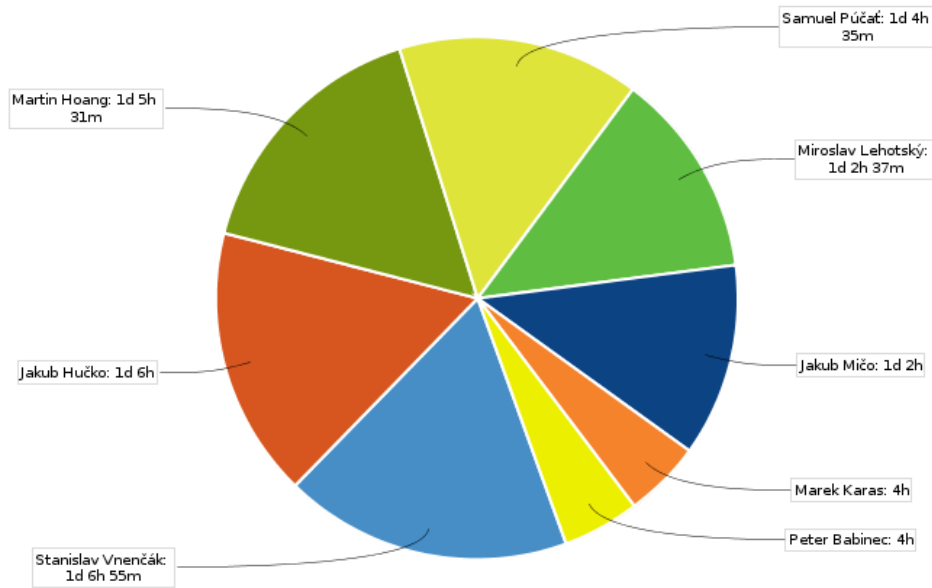

Workload Pie Chart Report

Filter: **Sprint 9 (US + T + ST + A)** (Time Spent) by Assignee

Chart

Data Table

	hours	%
Stanislav Vnenčák	14	17%
Jakub Hučko	14	16%
Martin Hoang	13	16%
Samuel Půčať	12	15%
Miroslav Lehotský	10	12%
Jakub Mičo	10	11%
Marek Karas	4	4%
Peter Babinec	4	4%
Unassigned	0	0%