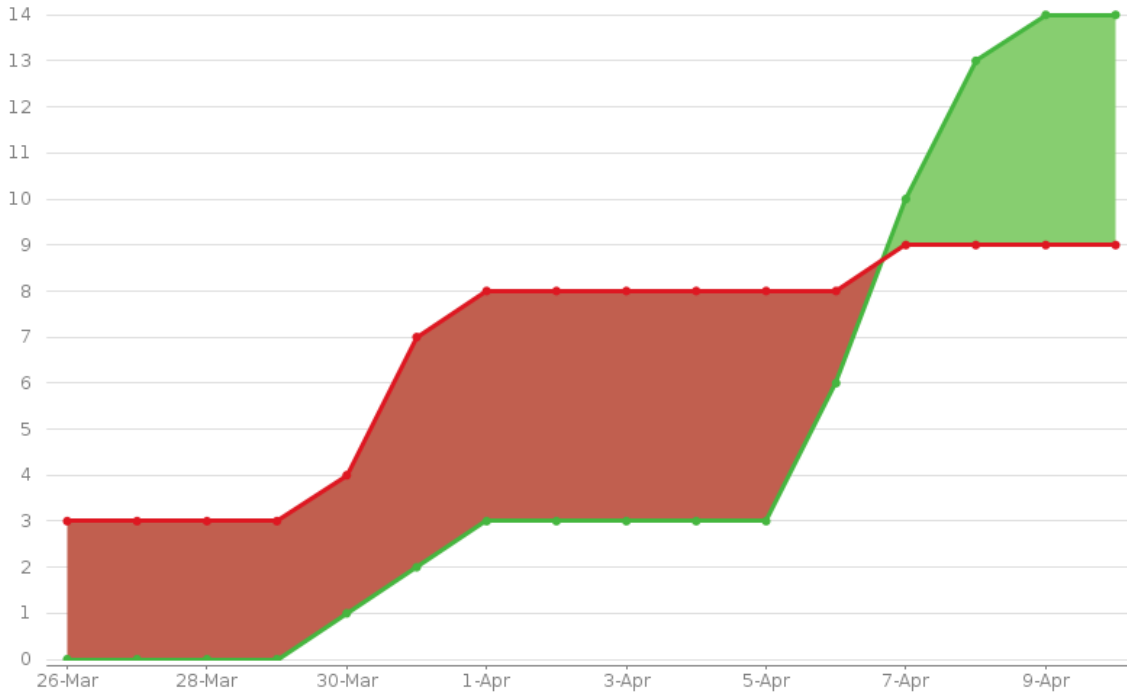

Created vs. Resolved Issues Report

Filter: [Sprint 9 \(US + T + ST\)](#)

Chart

This chart shows the number of issues **created** vs. the number of issues **resolved** in the last 15 days.

Data Table

Period	Created	Resolved
26-March-2018	3	0
27-March-2018	0	0
28-March-2018	0	0
29-March-2018	0	0
30-March-2018	1	1
31-March-2018	3	1
1-April-2018	1	1
2-April-2018	0	0
3-April-2018	0	0
4-April-2018	0	0
5-April-2018	0	0
6-April-2018	0	3
7-April-2018	1	4
8-April-2018	0	3
9-April-2018	0	1
10-April-2018	0	0