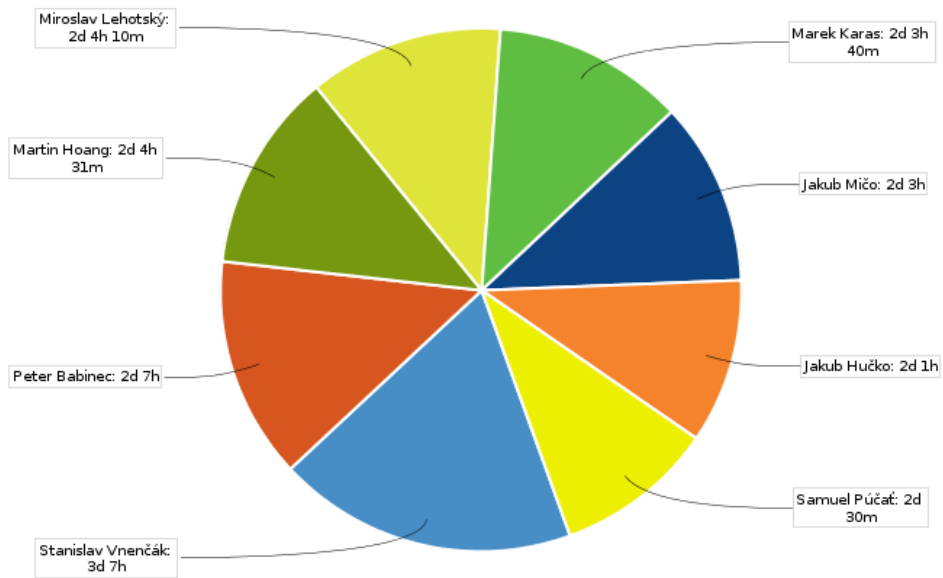

Workload Pie Chart Report

Filter: **Sprint 8 (US + T + ST + A)** (Time Spent) by Assignee

Chart

Data Table

	hours	%
Stanislav Vnenčák	31	18%
Peter Babinec	23	13%
Martin Hoang	20	12%
Miroslav Lehotský	20	12%
Marek Karas	19	11%
Jakub Mičo	19	11%
Jakub Hučko	17	10%
Samuel Púčať	16	9%
Unassigned	0	0%