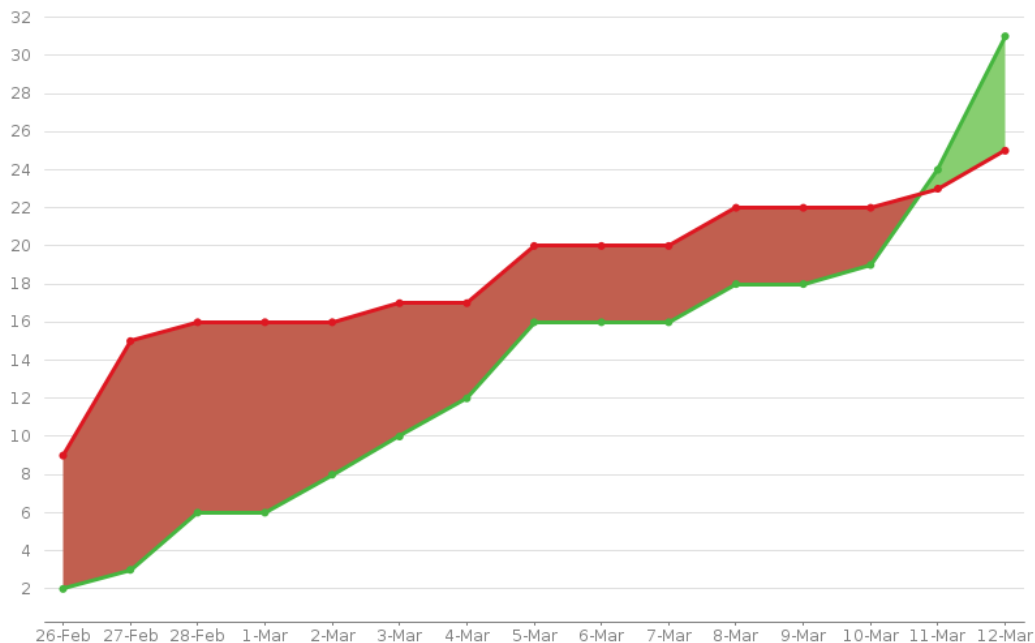

Created vs. Resolved Issues Report

Filter: [Sprint 7 \(US + T + ST\)](#)

Chart

This chart shows the number of issues **created** vs. the number of issues **resolved** in the last 15 days.

Data Table

Period	Created	Resolved
26-February-2018	9	2
27-February-2018	6	1
28-February-2018	1	3
1-March-2018	0	0
2-March-2018	0	2
3-March-2018	1	2
4-March-2018	0	2
5-March-2018	3	4
6-March-2018	0	0
7-March-2018	0	0
8-March-2018	2	2
9-March-2018	0	0
10-March-2018	0	1
11-March-2018	1	5
12-March-2018	2	7