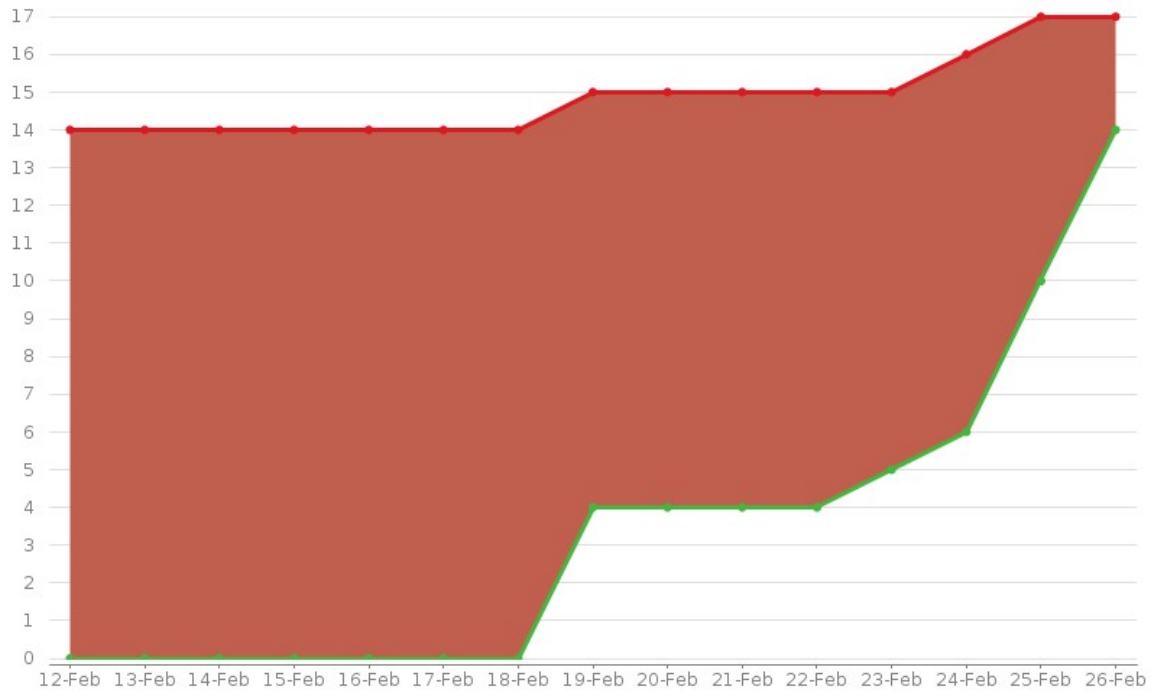

Created vs. Resolved Issues Report

Filter: [Sprint 6 \(US+T+S\)](#)

Chart

This chart shows the number of issues **created** vs. the number of issues **resolved** in the last **15** days.

Data Table

Period	Created	Resolved
12-February-2018	14	0
13-February-2018	0	0
14-February-2018	0	0
15-February-2018	0	0
16-February-2018	0	0
17-February-2018	0	0
18-February-2018	0	0
19-February-2018	1	4
20-February-2018	0	0
21-February-2018	0	0
22-February-2018	0	0
23-February-2018	0	1
24-February-2018	1	1
25-February-2018	1	4
26-February-2018	0	4