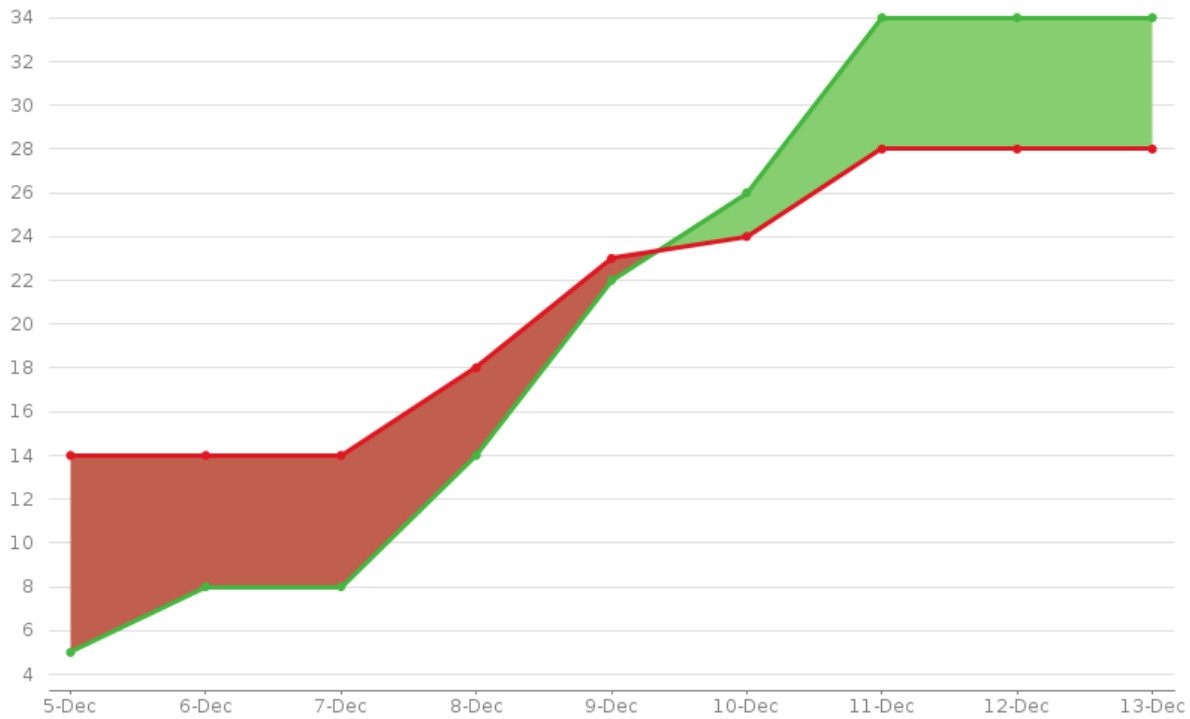

Created vs. Resolved Issues Report

Filter: Sprint 5 (US+T+S)

Chart

This chart shows the number of issues **created** vs. the number of issues **resolved** in the last 8 days.

Data Table

Period	Created	Resolved
5-December-2017	14	5
6-December-2017	0	3
7-December-2017	0	0
8-December-2017	4	6
9-December-2017	5	8
10-December-2017	1	4
11-December-2017	4	8
12-December-2017	0	0
13-December-2017	0	0