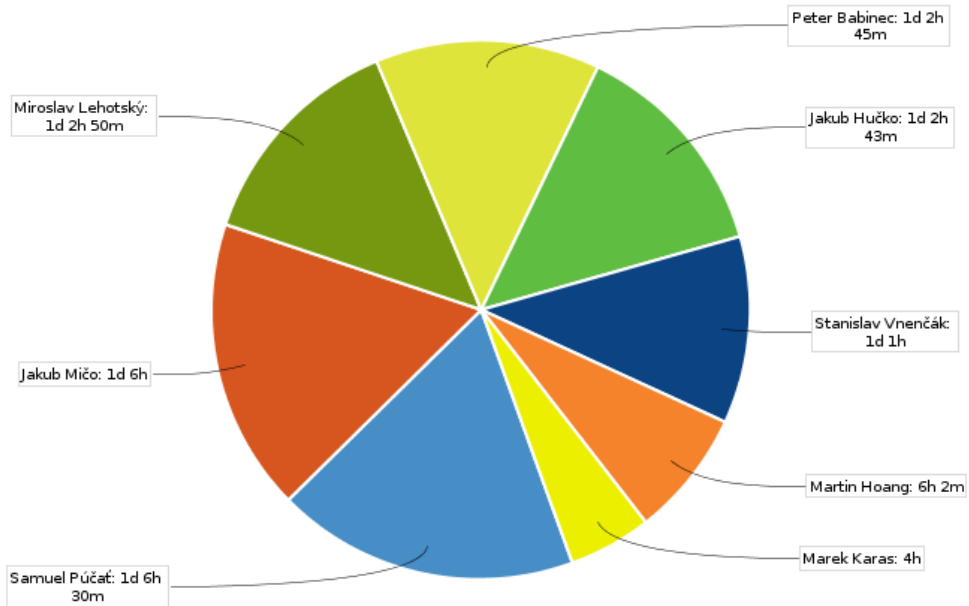

# Workload Pie Chart Report

Filter: TP Sprint 3 (sub-tasks + tasks) (Time Spent) by Assignee

Chart

Data Table

	hours	%
Samuel Púčať	14	18%
Jakub Mičo	14	17%
Miroslav Lehotský	10	13%
Peter Babinec	10	13%
Jakub Hučko	10	13%
Stanislav Vnenčák	9	11%
Martin Hoang	6	7%
Marek Karas	4	5%