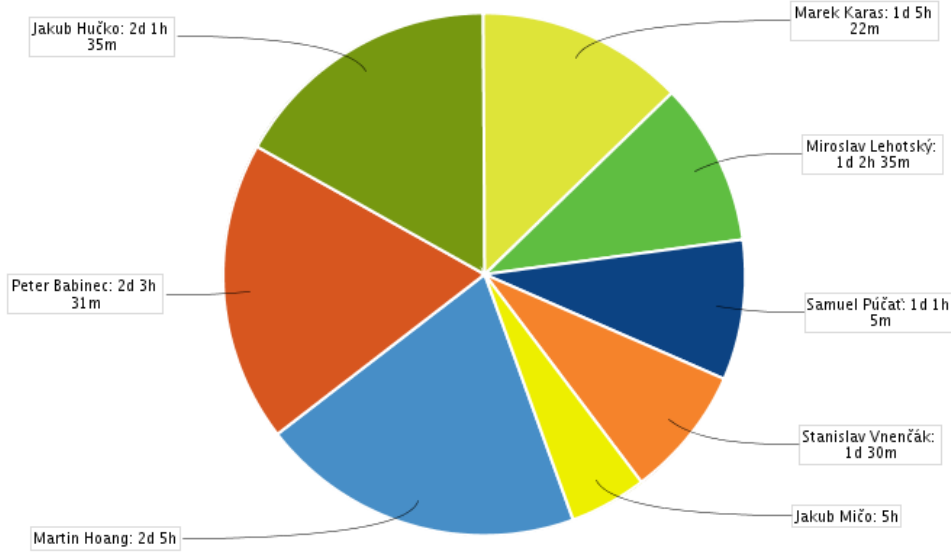

Workload Pie Chart Report

Filter: **Sprint 11 (US + T + ST + A)** (Time Spent) by Assignee

Chart

Data Table

	hours	%
Martin Hoang	21	20%
Peter Babinec	19	18%
Jakub Hučko	17	16%
Marek Karas	13	12%
Miroslav Lehotský	10	10%
Samuel Půčať	9	8%
Stanislav Vnenčák	8	8%
Jakub Mičo	5	4%
Unassigned	0	0%