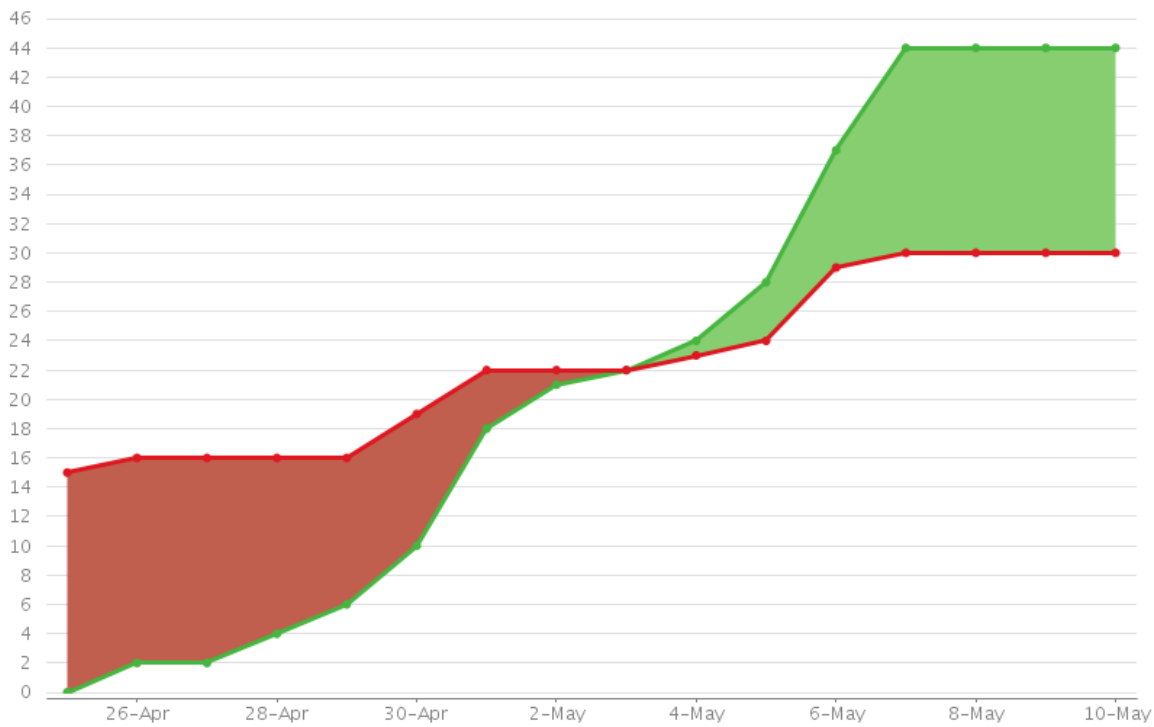

# Created vs. Resolved Issues Report

Filter: [Sprint 11 \(US + T + ST\)](#)

## Chart

This chart shows the number of issues **created** vs. the number of issues **resolved** in the last 15 days.

## Data Table

Period	Created	Resolved
25-April-2018	15	0
26-April-2018	1	2
27-April-2018	0	0
28-April-2018	0	2
29-April-2018	0	2
30-April-2018	3	4
1-May-2018	3	8
2-May-2018	0	3
3-May-2018	0	1
4-May-2018	1	2
5-May-2018	1	4
6-May-2018	5	9
7-May-2018	1	7
8-May-2018	0	0
9-May-2018	0	0
10-May-2018	0	0