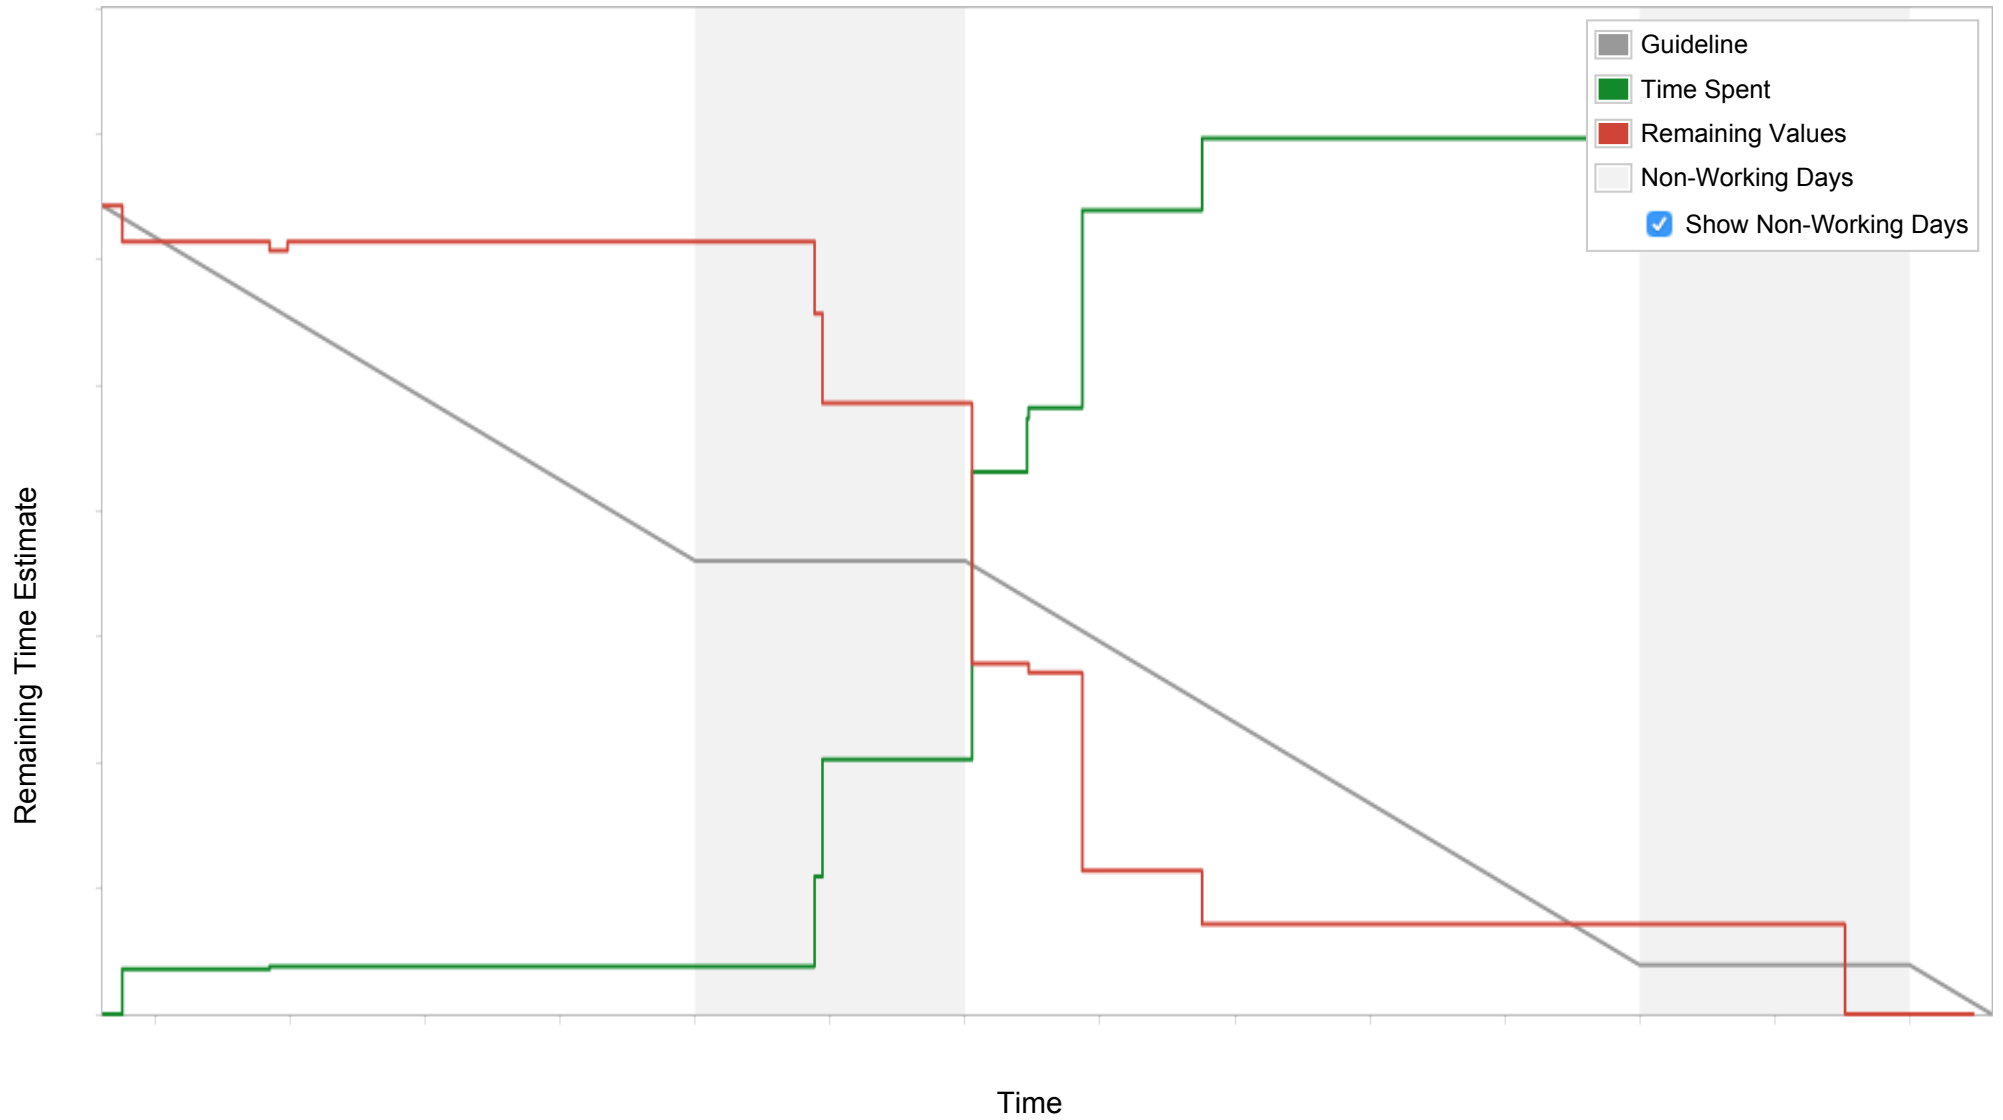

Default

Burndown Chart Sprint 9

Date	Issue	Event Type	Event Detail	Time Spent			Remaining Time Estimate		
				Inc.	Dec.	Sum	Inc.	Dec.	Remaining
13/Apr/15 2:35 PM	BOINTRIB-104	Sprint start		-			6h		
	BOINTRIB-120			-			3h		
	BOINTRIB-129			-			30m		
	BOINTRIB-130			-			30m		
	BOINTRIB-131			-			1d		
	BOINTRIB-133			-			5h		
	BOINTRIB-134			-			5h		
	BOINTRIB-135			-			5h		
	BOINTRIB-136			-			2h		
	BOINTRIB-137			-			3h		
	BOINTRIB-138			-			4h		
	BOINTRIB-139			-					
						0			1w 5h
13/Apr/15 6:08 PM	BOINTRIB-137	Work logged	2h 30m logged, Remaining Time Estimate changed from 2h to 0	2h 30m		2h 30m		2h	1w 3h
14/Apr/15 8:21 PM	BOINTRIB-131	Work logged	10m logged, Remaining Time Estimate changed from 30m to 0	10m		2h 40m		30m	1w 2h 30m