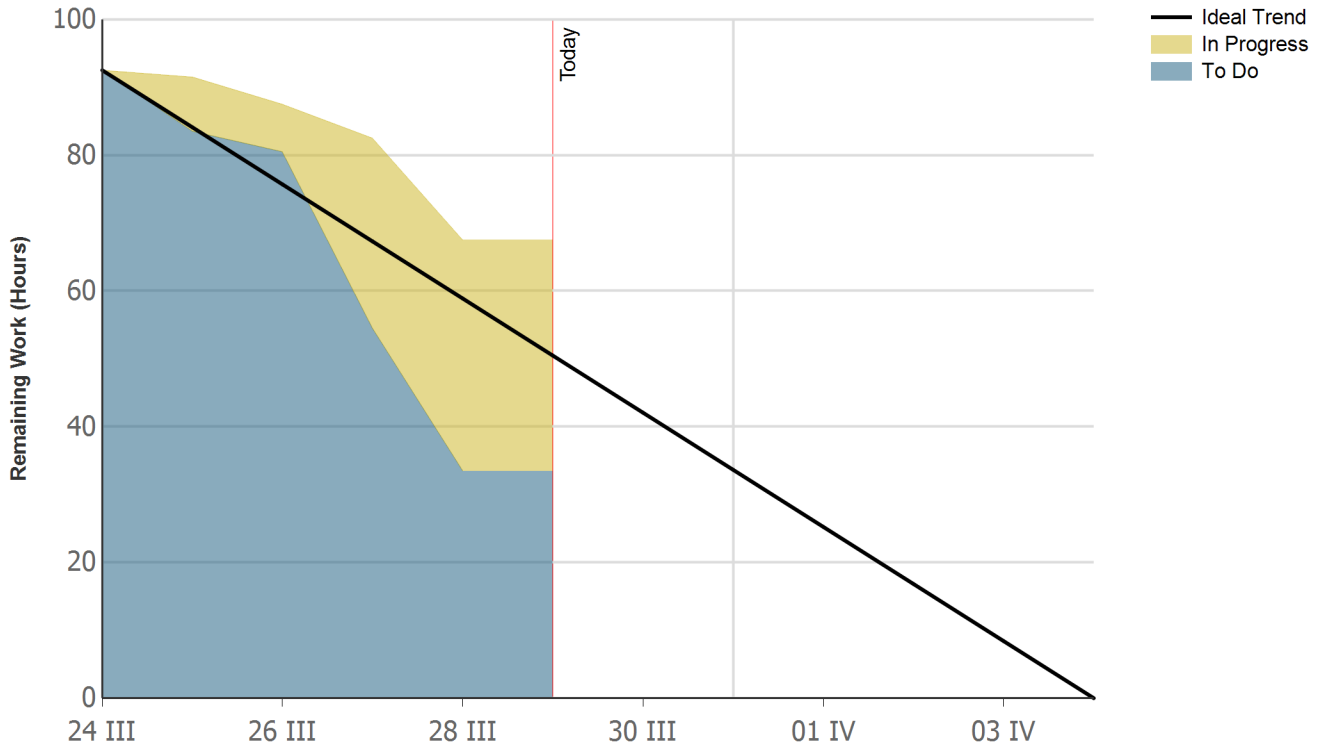

Parameter Values

Iteration: Horkýže Slíže
Area: All (No Filter)

Generated: 29. 3. 2014 23:04:35

By: TFS\xgregorovic

Data Updated: 29. 3. 2014 20:54:26

Sprint Burndown

Indicates the team's progress towards completing its work for a sprint.