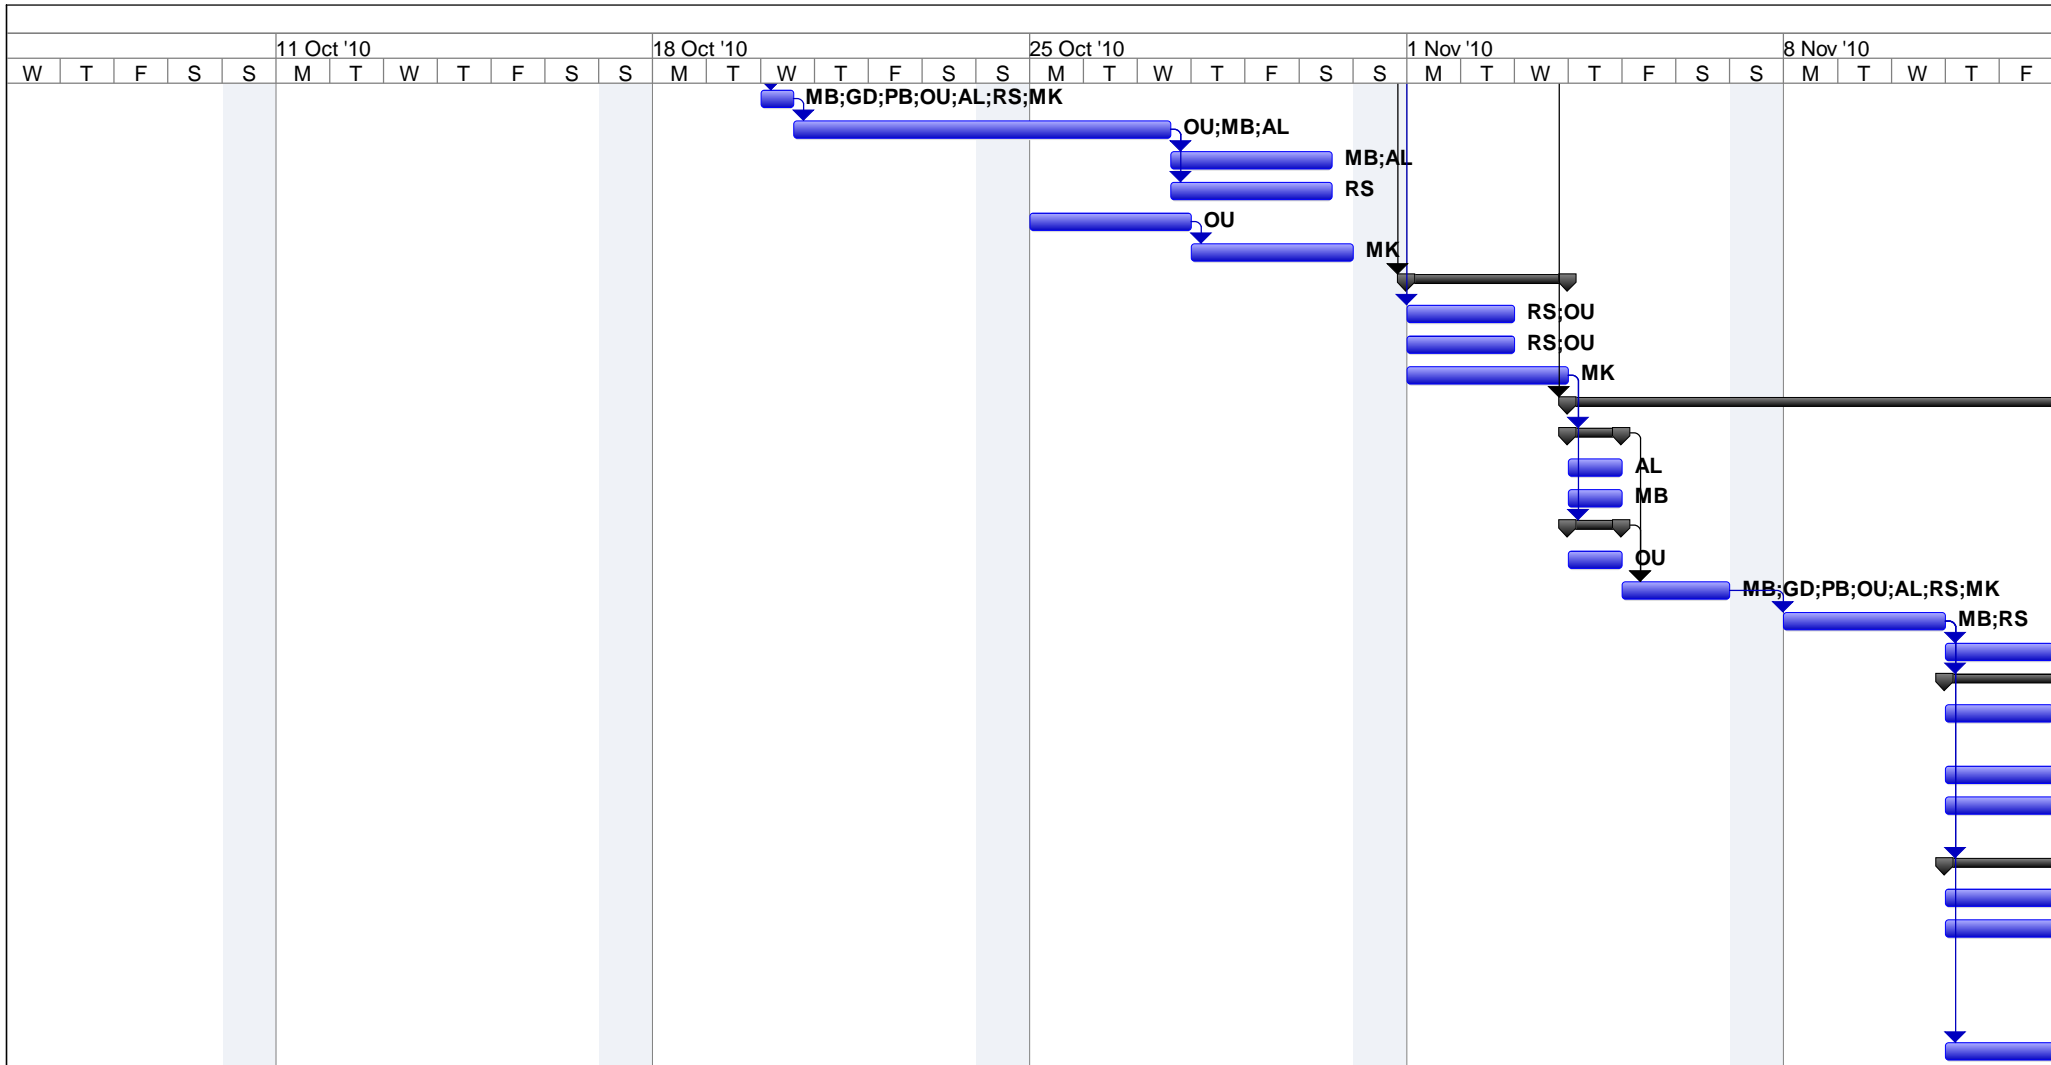

Project: ProjektovýPlán-TrénerMentálny
Date: Sun 12.12.10

Task		External Milestone		Manual Summary Rollup	
Split		Inactive Task		Manual Summary	
Milestone		Inactive Milestone		Start-only	
Summary		Inactive Summary		Finish-only	
Project Summary		Manual Task		Progress	
External Tasks		Duration-only		Deadline	