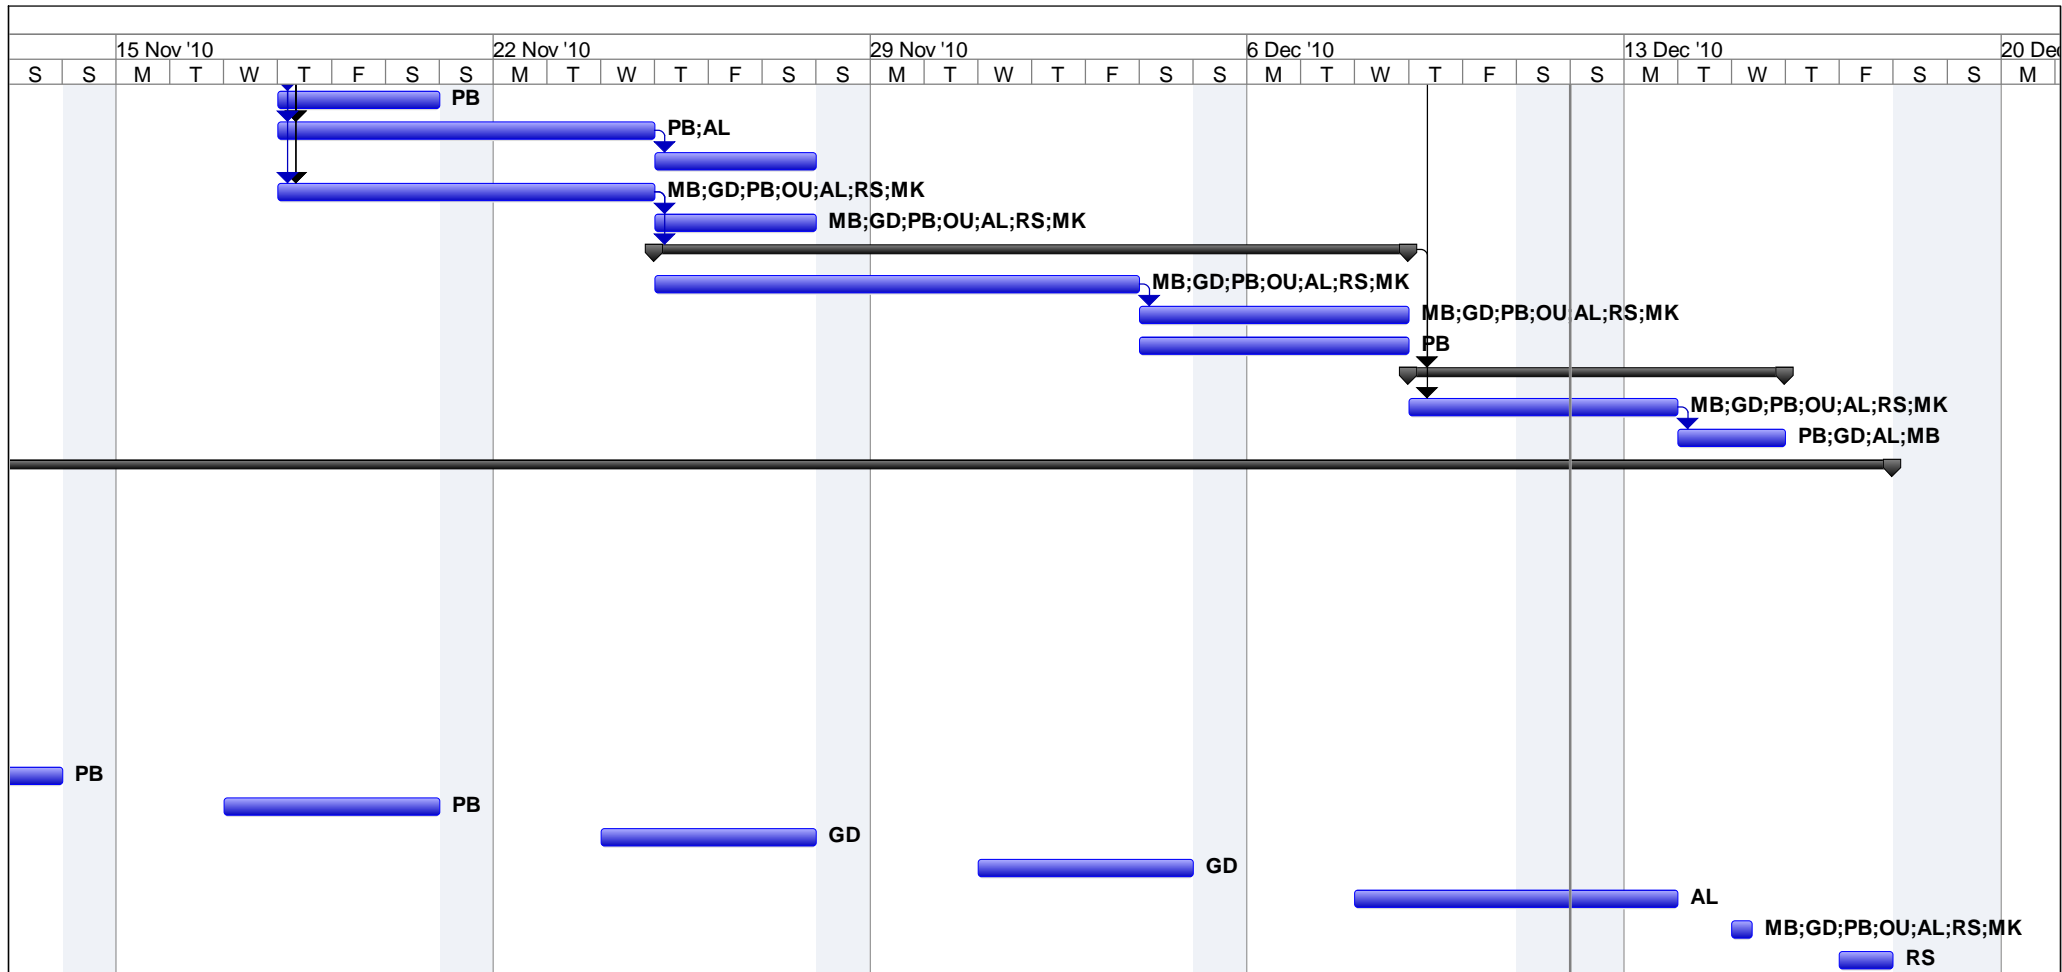

Project: ProjektovýPlán-TrénerMentálny
Date: Sun 12.12.10

Task		External Milestone		Manual Summary Rollup	
Split		Inactive Task		Manual Summary	
Milestone		Inactive Milestone		Start-only	
Summary		Inactive Summary		Finish-only	
Project Summary		Manual Task		Progress	
External Tasks		Duration-only		Deadline	