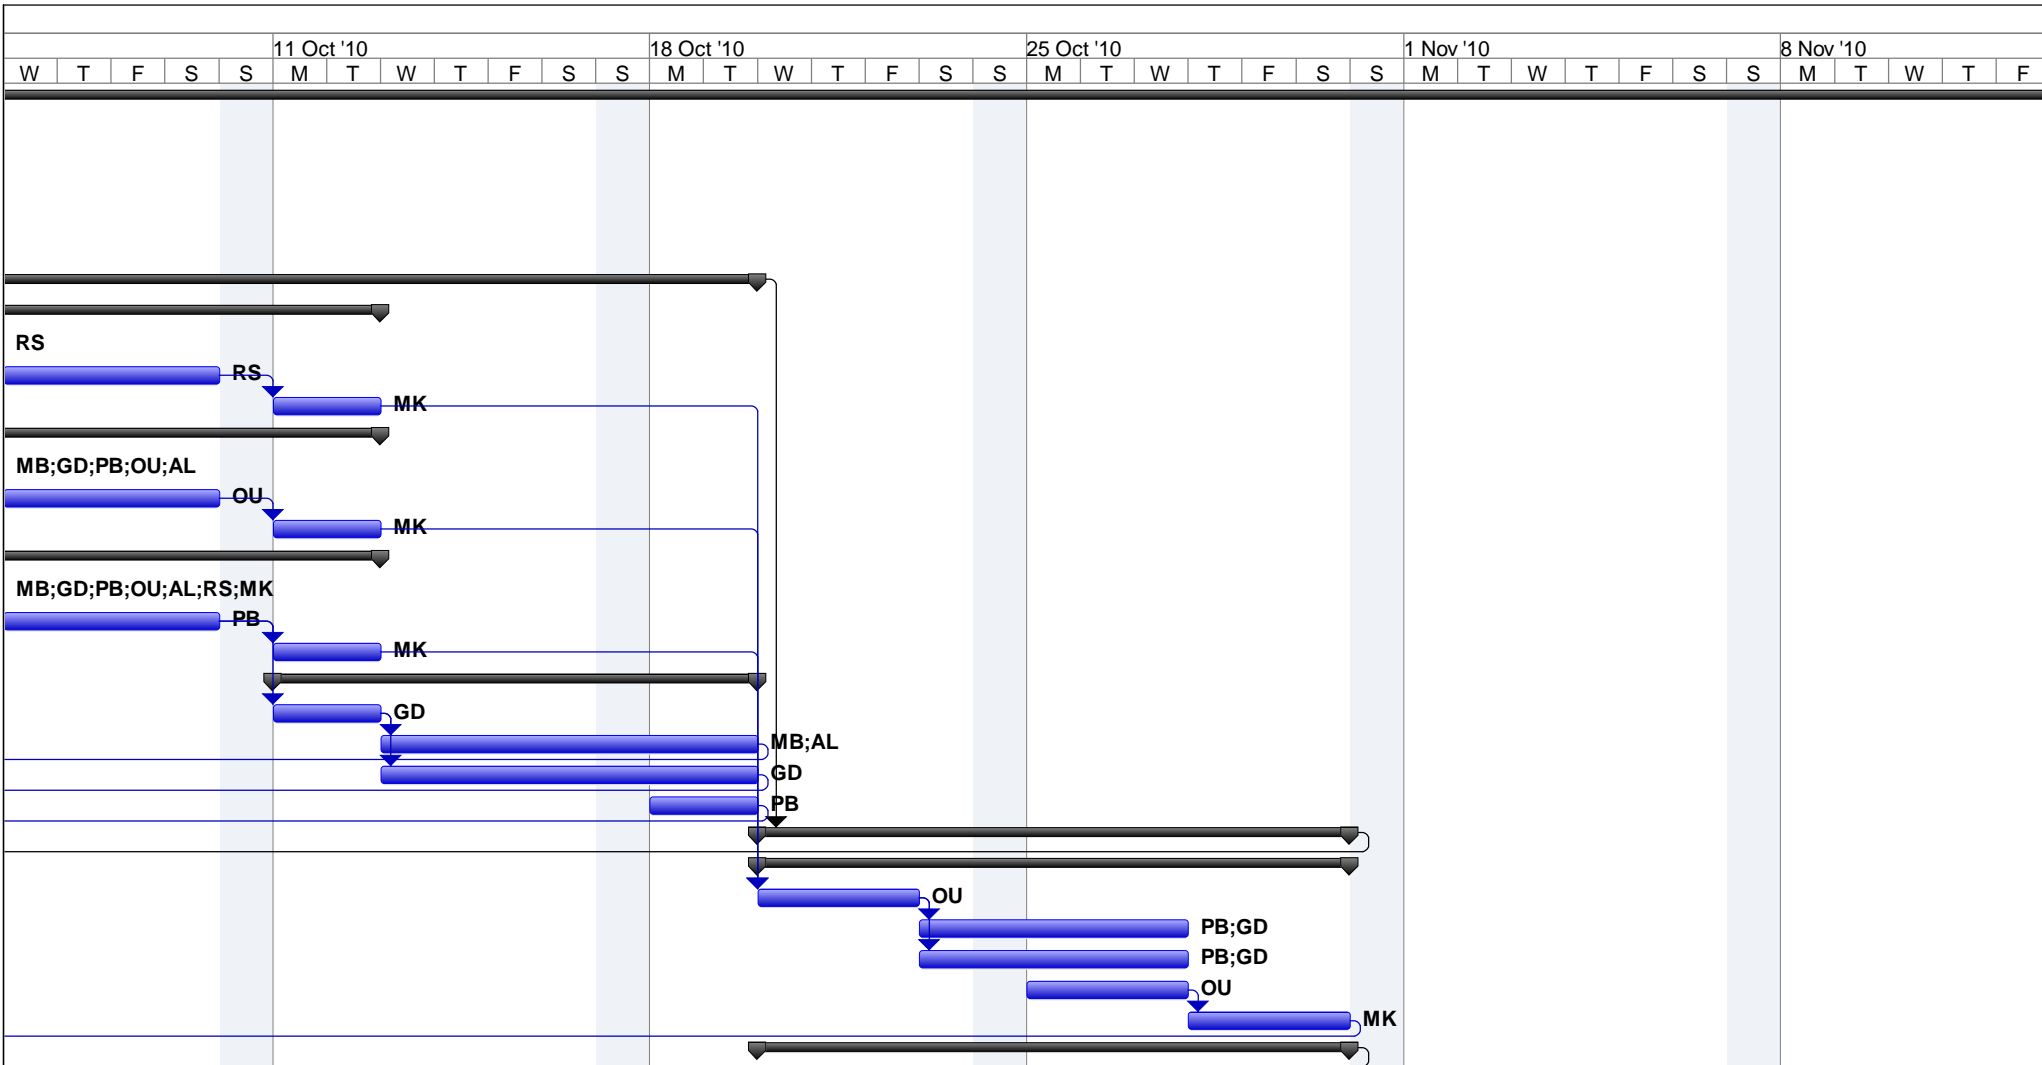

Project: ProjektovýPlán-TrénerMentálny
Date: Sun 12.12.10

Task		External Milestone		Manual Summary Rollup	
Split		Inactive Task		Manual Summary	
Milestone		Inactive Milestone		Start-only	
Summary		Inactive Summary		Finish-only	
Project Summary		Manual Task		Progress	
External Tasks		Duration-only		Deadline	